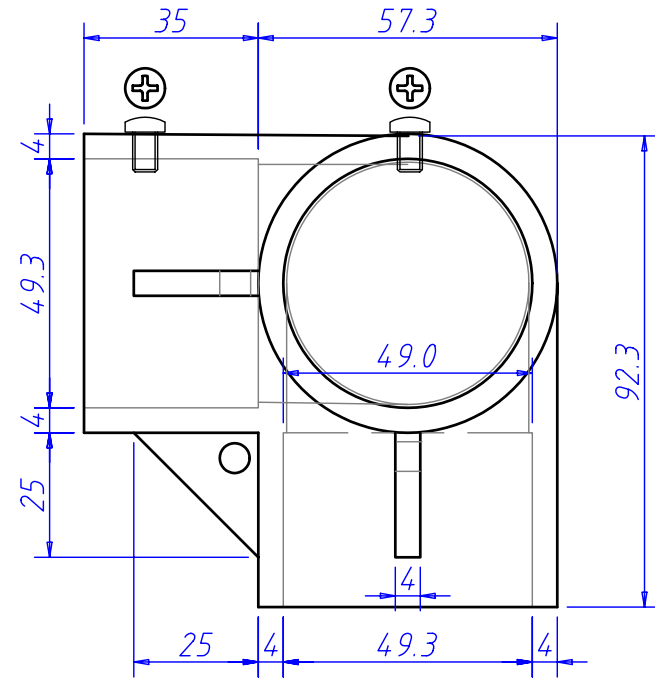

M5-8×3

注記 内面バリは最小限にする

JAN 4562182301055

FILM NAME	F-999-20050127 Auto CAD
DRAWN CHECK APPR ISSUED	5-3Y SET SCREW COUP joint kogyo T.okano