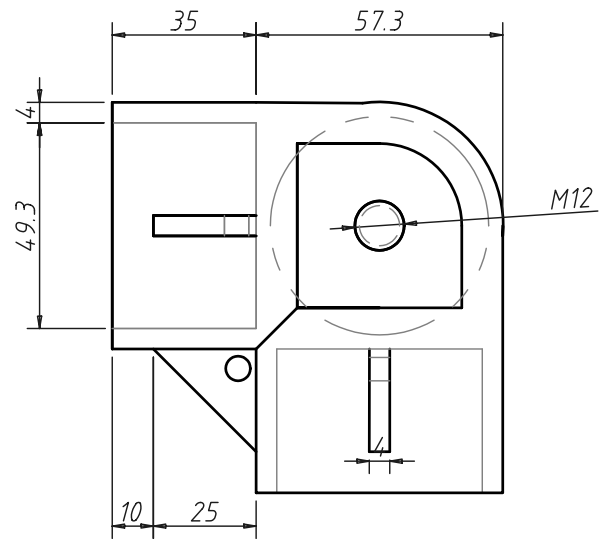

M12-60mm

FILM NAME	F-999-20080107 Auto CAD
DRAWN	13-3Y M12-60
CHECK	joint kogyo T.okano
APPR	
ISSUED	