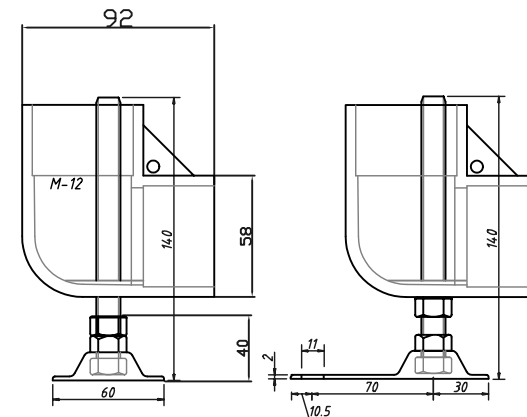

15-2L500 タテ

15-2L500 タテ

15-2L500A タテ

FILM NAME	F-999-20090601 Auto CAD
DRAWN	14,15-2L TATE 65-100-150-500-500A
CHECK	joint kogyo T.okano
APPRO	
ISSUED	