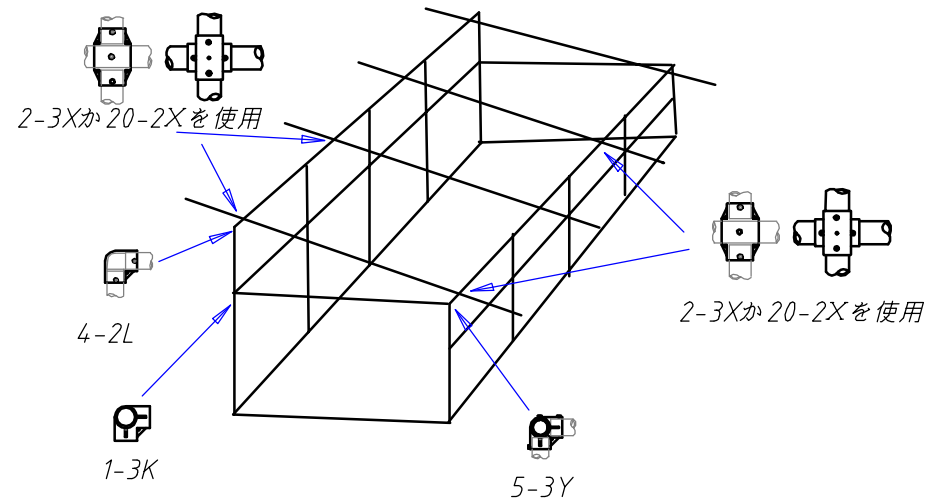

# 片勾配金具

# 片勾配軒タイプ

FILM NAME	F-999-20070920 Auto CAD
DRAWN CHECK APPR ISSUED	片勾配タイプ SET SCREW COUP joint kogyo T.okano