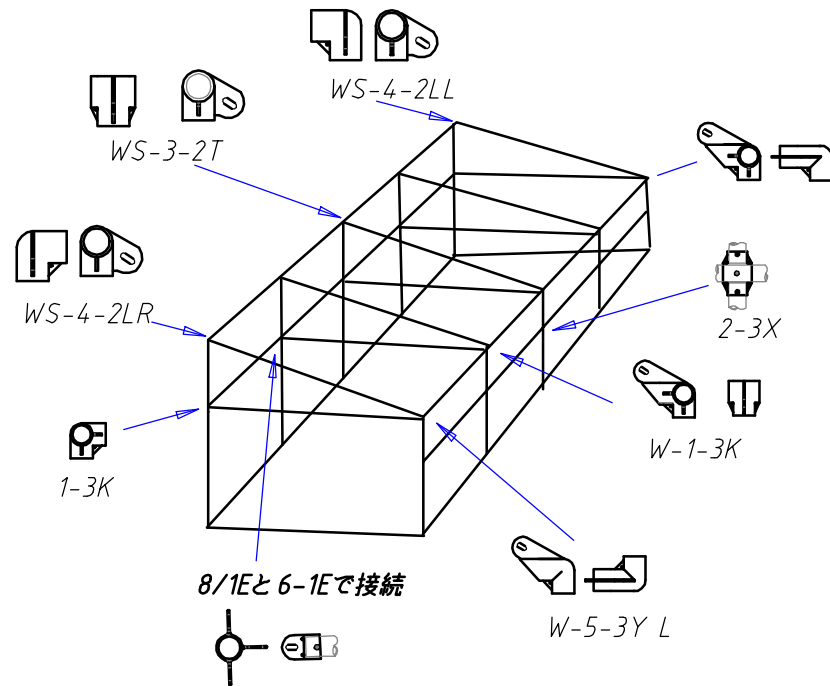

# 片勾配金具

# 片勾配軒タイプ

FILM NAME	F-999-20070920 Auto CAD
DRAWN CHECK APPR ISSUED	片勾配タイプ SET SCREW COUP joint kogyo T.okano